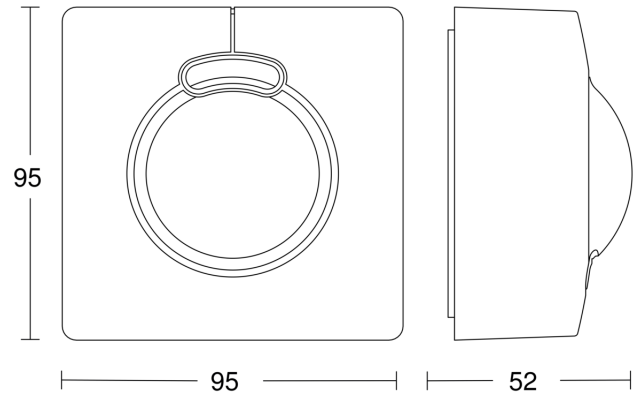

HF 3360

DALI-2 Application Controller - surface, sq.
EAN 4007841 011604

Technical specifications

Type	Motion detectors
Dimensions (L x W x H)	52 x 95 x 95 mm
Mains power supply	220 – 240 V / 50 – 60 Hz
Sensor Technology	High frequency
Application, place	Indoors
Installation site	wall, ceiling, corner
Installation	Surface wiring
Mounting height	2,00 – 4,00 m
Reach, radial	Ø 8 m (50 m ²)
Reach, tangential	Ø 8 m (50 m ²)
HF-system	5,8 GHz
Detection angle	360 °
Angle of aperture	180 °
Optimum mounting height	2,8 m
Mechanical scalability	No
Sneak-by guard	Yes
Capability of masking out individual segments	No
Electronic scalability	Yes
Detection	also through glass, wood and stud walls
Twilight setting TEACH	Yes
Twilight setting	2 – 1000 lx
Time setting	5 s – 15 Min.

HF 3360

DALI-2 Application Controller - surface, sq.
EAN 4007841 011604

Detection Zone

Mögliche Montagehöhe: 2,00 m – 4,00 m
Orange: radial und tangential

Dimension Drawing

Master circuit diagram