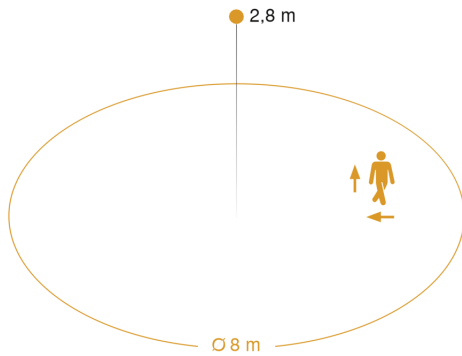

HF 3360

DALI-2 Application Controller - surface, sq.
EAN 4007841 011604

Detection Zone